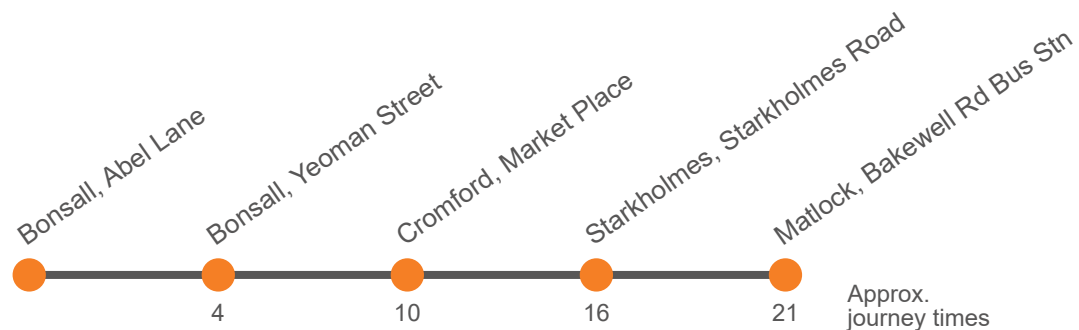

Monday to Friday

Codes	Hol			
Bonsall, Abel Ln/Hollies Farm Plant Centre	1101	1301	1601	1801
Bonsall, Fountain	1106	1306	1606	1806
Cromford, Market Place	1112	1312	1612	1811
Starkholmes, High Tor Road	1118	1318	1618	1817
Matlock, Bakewell Rd Bus Stn, Stand 3	1123	1323	1623	1822

Hol Runs during School Holidays Only

Saturday

Bonsall, Abel Ln/Hollies Farm Plant Centre	1101	1301	1601	1801
Bonsall, Fountain	1106	1306	1606	1805
Cromford, Market Place	1112	1312	1612	1810
Starkholmes, High Tor Road	1118	1318	1618	1816
Matlock, Bakewell Rd Bus Stn, Stand 3	1123	1323	1623	1821